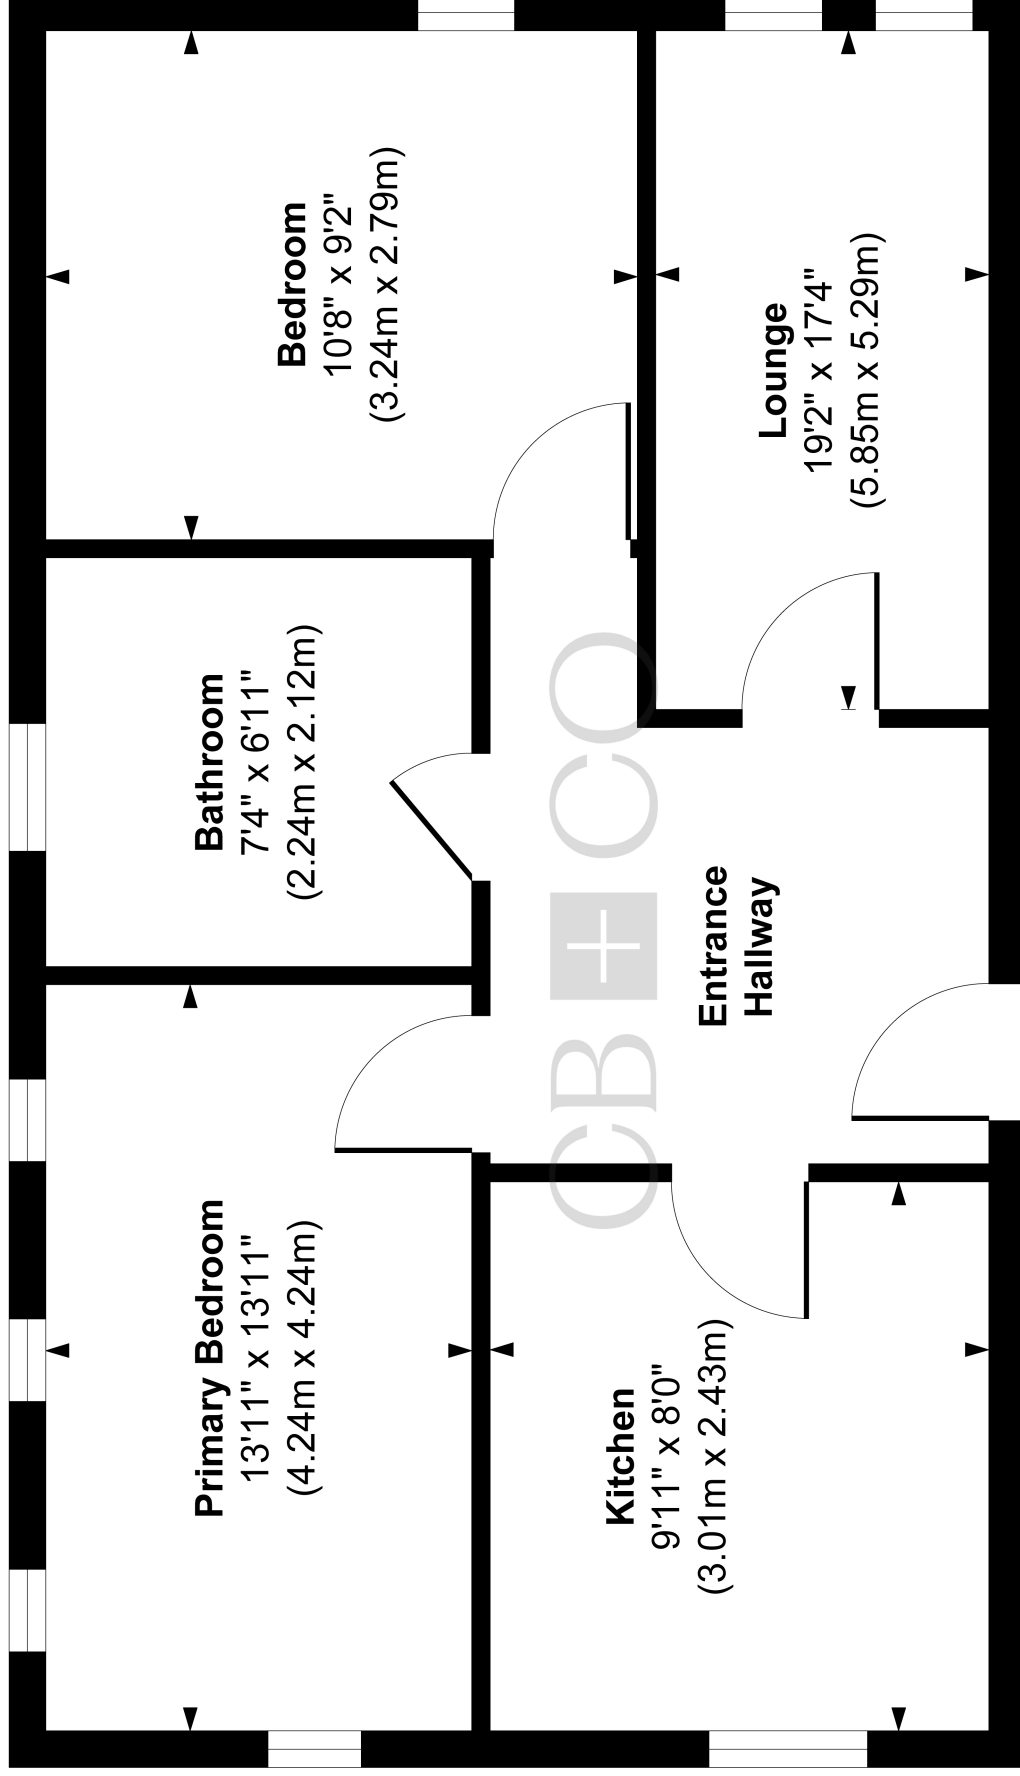

**Littleover House, 451 Burton Road, Littleover, Derby**

**Floor Plan**

**Approx. Gross Internal Floor Area 517 sq. ft / 48.12 sq. m**

Illustration for identification purposes only, measurements are approximate, not to scale.